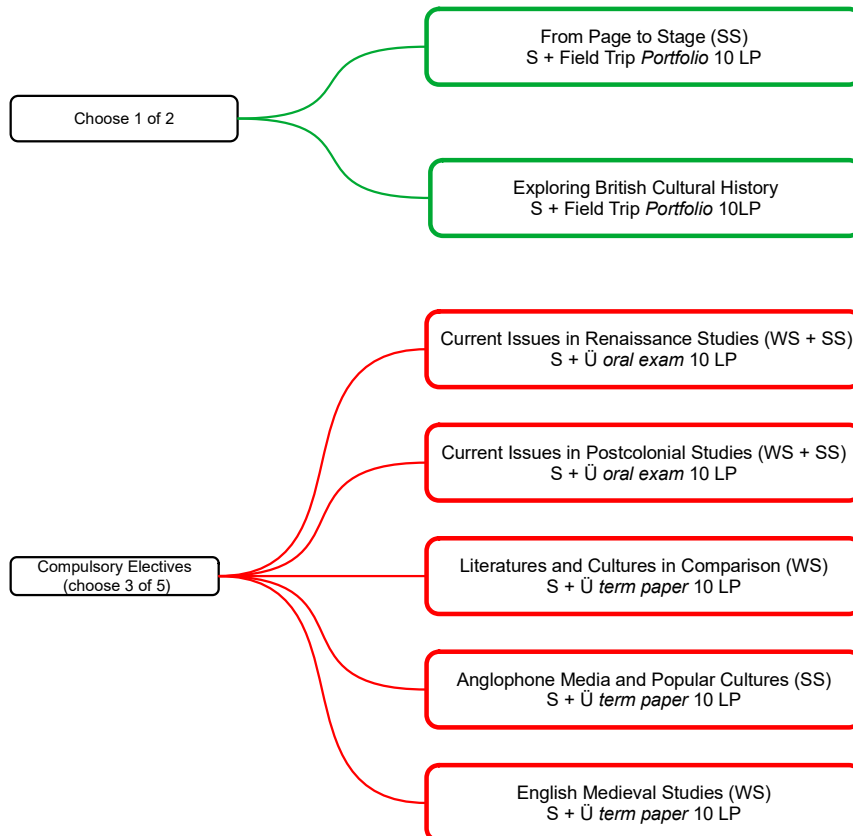

MA English Literatures and Cultures (PO 2018/19)

Literary and Cultural Studies

Forschungsmodul

Core Modules

Compulsory Electives

MA Colloquium (choose one that corresponds to the topic of your thesis)
Ungraded 4 LP

MA Thesis
30 LP