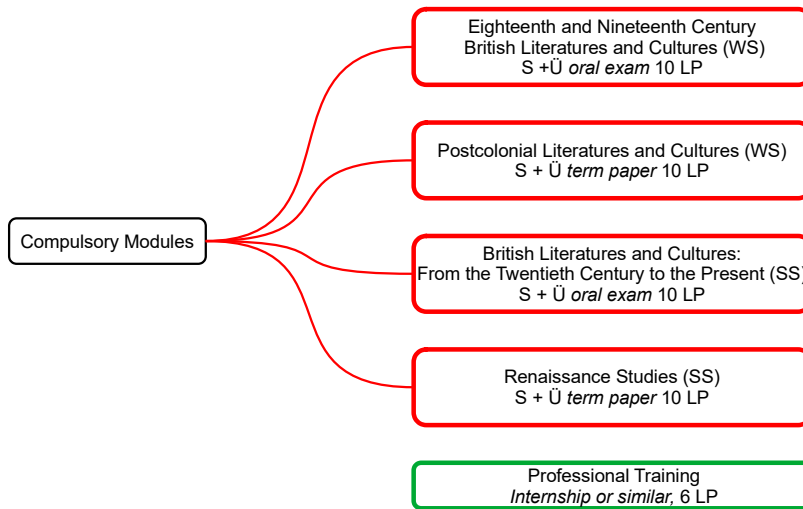

MA English Literatures and Cultures (PO 2018/19)

Literary and Cultural Studies

Forschungsmodul

Core Modules

Compulsory Electives

MA Colloquium (choose one that corresponds to the topic of your thesis)
Ungraded 4 LP

MA Thesis
30 LP